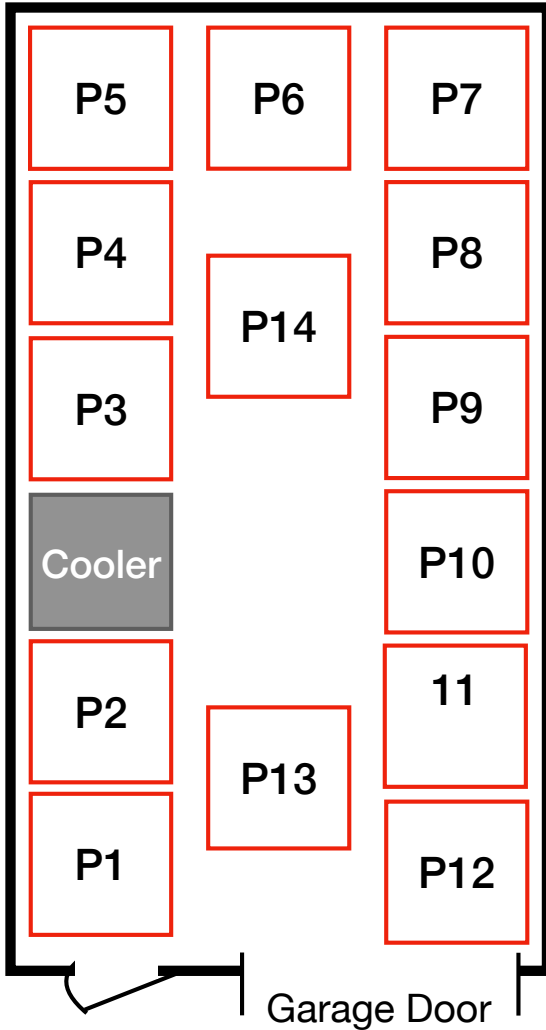

Peace Pavilion - 14

Space Number	Business
Log House 33	New Earth Beads
Flow Cafe 35	Go with the Flow Cafe & Bar
Zen Zone 36	Blonde's Espresso
Zen Zone 37	Poppy's Pizza

Shiva Shed - 18

Space Number	Business
P 1	Hickory Yoga & Wellness
P 2	Healing for Life
P 3	Wolf Moon Salt Cave
P 4	Eden Leaf Tea Co.
P 5	Farm Spring Pottery
P 6	Thayer Financial
P 7	Peace Love
P 8	Bao's Treats and Sweets
P 9	Little Valdese Soap Co.
P 10	Love, Healing and More
P 11	White Heart Healing Arts
P 12	Loofa Love
P 13	Franny's Pharmacy
P 14	Amethyst + Acorn

Space Number	Business
S 15	Arbonne Health & Wellness
S 16	Big Art by Dorothy
S 17	Cords Creative Pottery
S 18	Homeopathy & Vitality
S 19	Kintegra Health
S 20	LeafGuard
S 21	Fur Babies Rescue
S 22	Lifewave
S 23	Luminary Grace Coaching
S 24	Pierce Acupuncture
S 25	The Chiropractic Joint
S 26	The Sparkled Strand
S 27	Walnut Creek Pottery
S 28	Roots and Realms
S 29	Mosquito Authority
S 30	Samantha Therapeutic Touch
S 31	Newcomers of Catawba Valley
S 32	YMCA of the Catawba Valley

ZenFest Wellness Fair
Exhibit Space: 36 Vendors