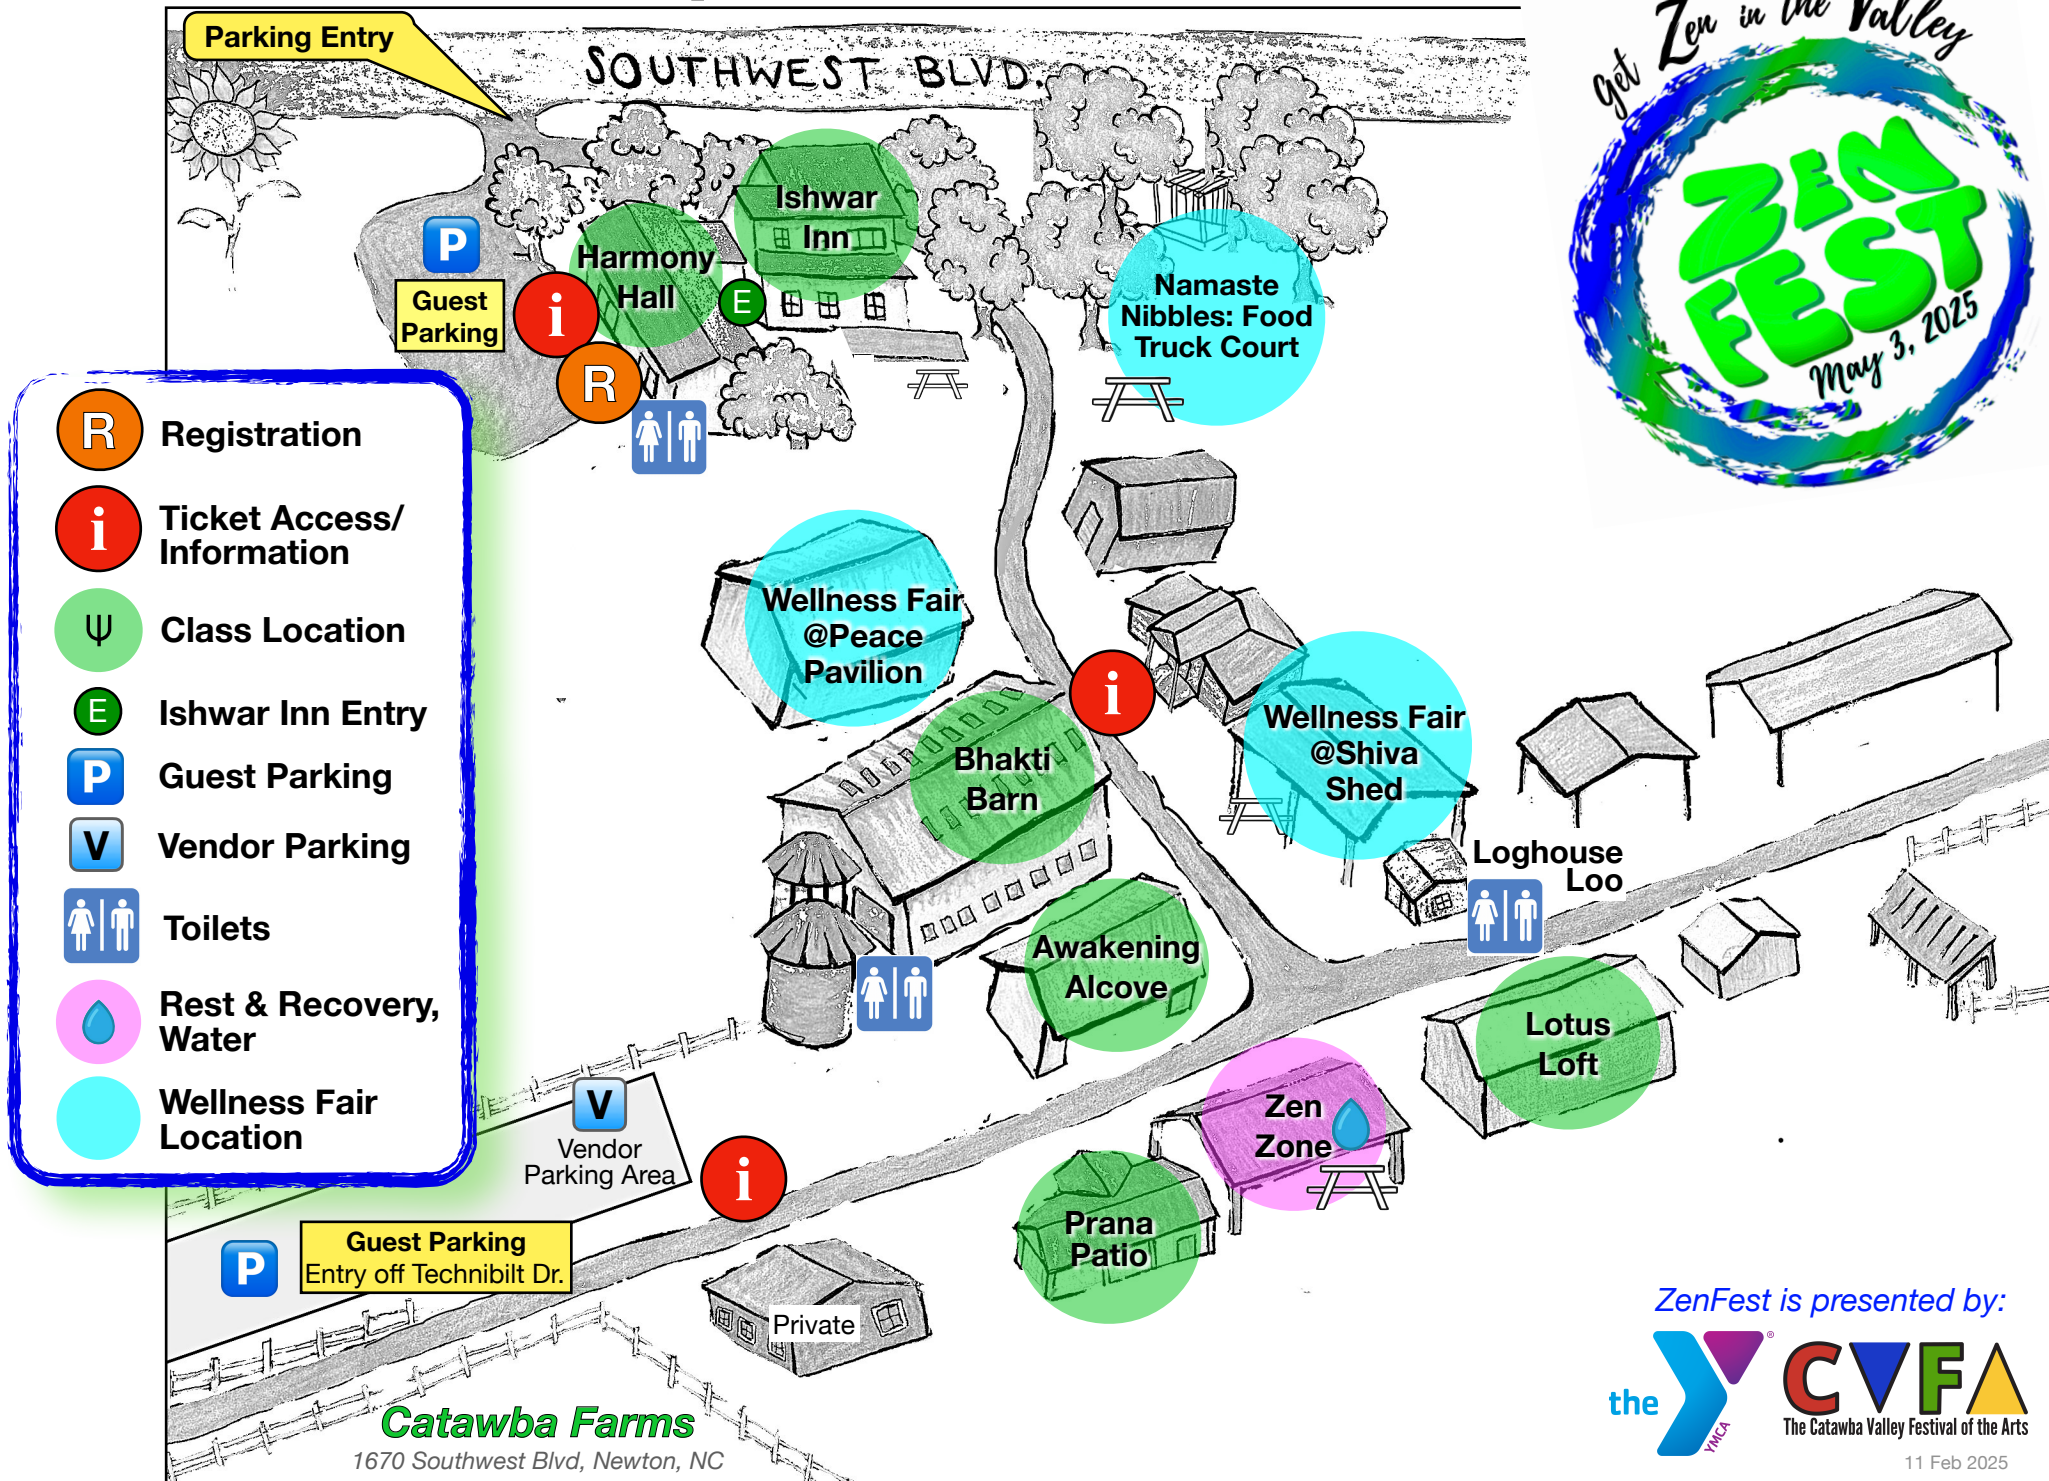

# ZenFest 2025 Map

- R** Registration
- i** Ticket Access/ Information
- ψ** Class Location
- E** Ishwar Inn Entry
- P** Guest Parking
- V** Vendor Parking
- ♂ ♀** Toilets
- 💧** Rest & Recovery, Water
- 🌿** Wellness Fair Location

ZenFest is presented by:

11 Feb 2025